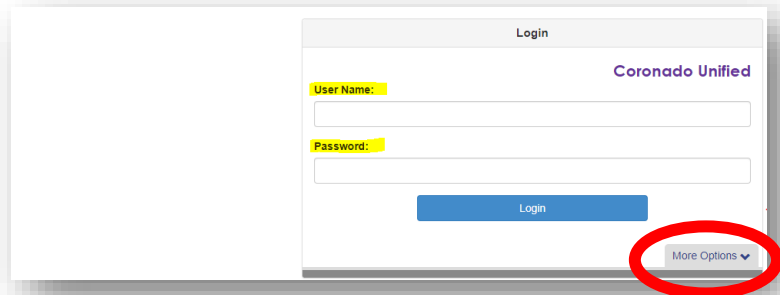

Instructions for Parents to Access Elementary Student Report Cards

- [Click here to begin](#)
- Select “ParentVUE” as shown and then click on “I am a parent”

- Login with Username and Password. If you cannot remember your password, click on “More Options” and select “Forgot Password” to have your password emailed to you.