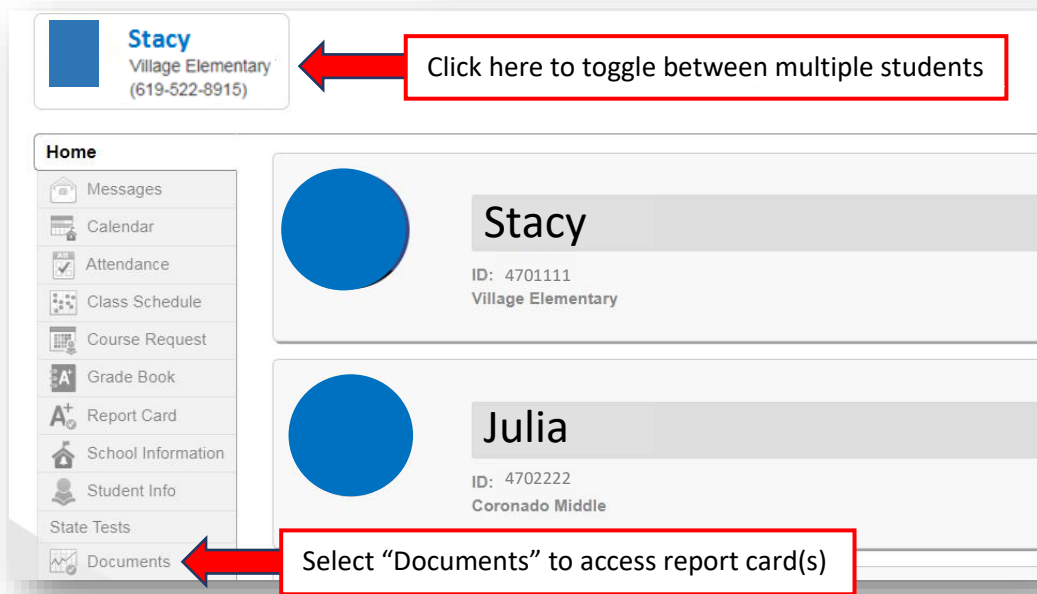

- See instructions below